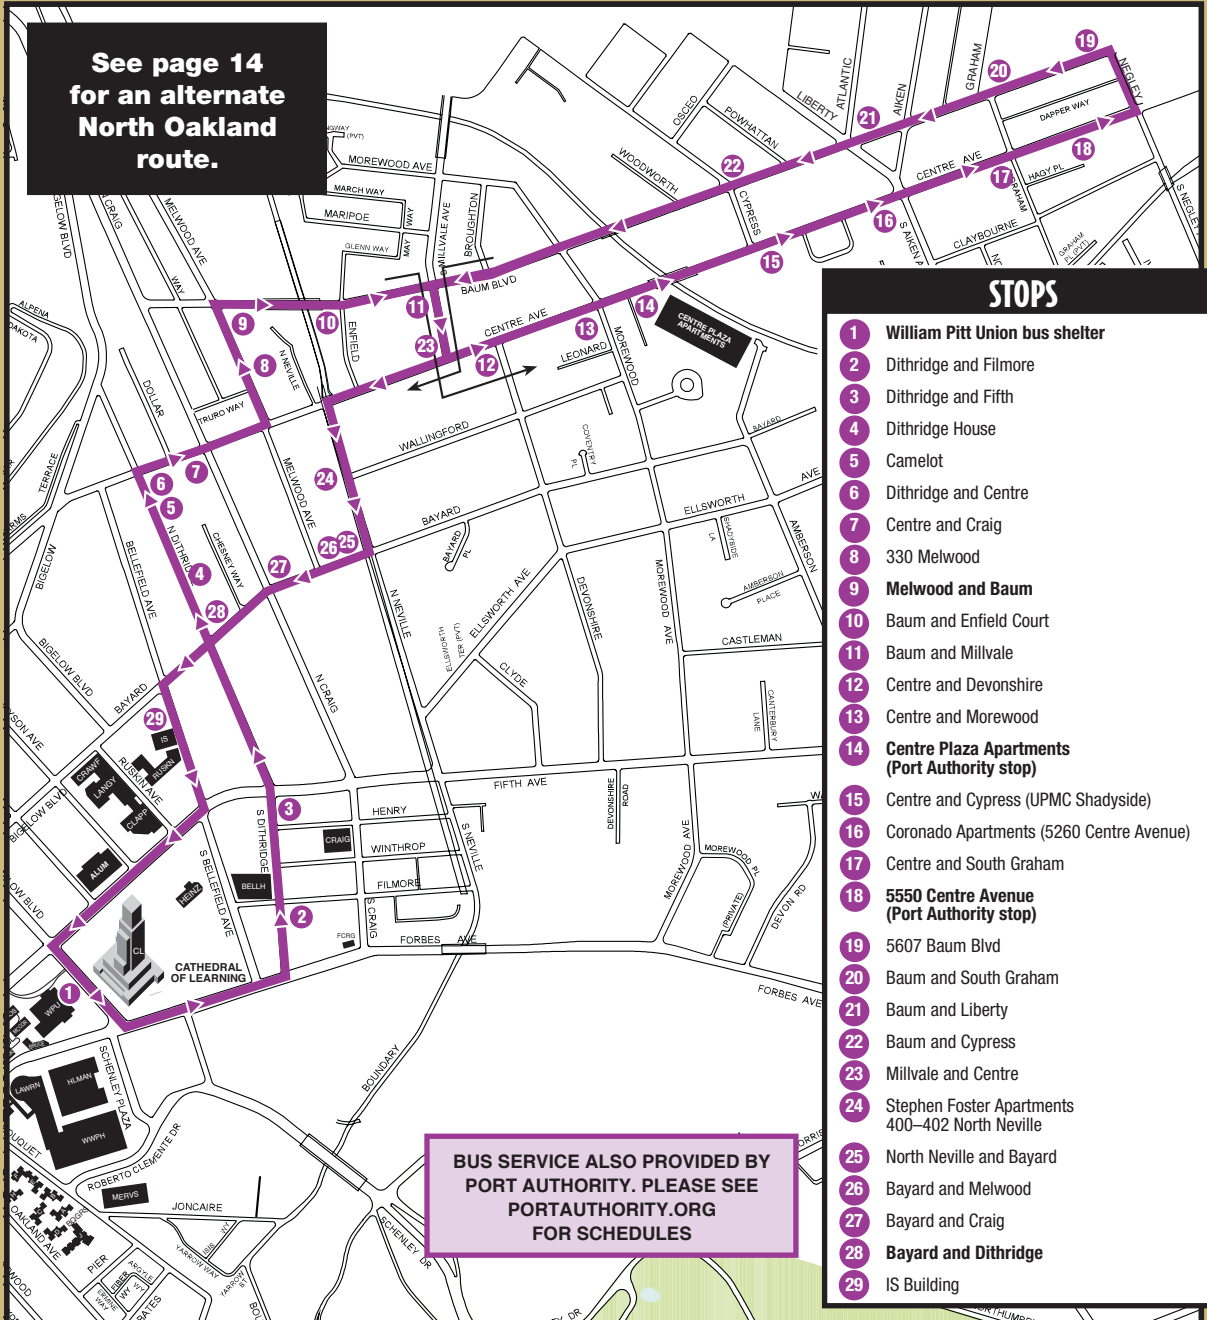

20A NORTH OAKLAND VIA CENTRE AVENUE

Ride Systems GPS
www.pittshuttle.com/m

See page 14
for an alternate
North Oakland
route.

STOPS

- 1 William Pitt Union bus shelter
- 2 Dithridge and Filmore
- 3 Dithridge and Fifth
- 4 Dithridge House
- 5 Camelot
- 6 Dithridge and Centre
- 7 Centre and Craig
- 8 330 Melwood
- 9 Melwood and Baum
- 10 Baum and Enfield Court
- 11 Baum and Millvale
- 12 Centre and Devonshire
- 13 Centre and Morewood
- 14 Centre Plaza Apartments (Port Authority stop)
- 15 Centre and Cypress (UPMC Shadyside)
- 16 Coronado Apartments (5260 Centre Avenue)
- 17 Centre and South Graham
- 18 5550 Centre Avenue (Port Authority stop)
- 19 5607 Baum Blvd
- 20 Baum and South Graham
- 21 Baum and Liberty
- 22 Baum and Cypress
- 23 Millvale and Centre
- 24 Stephen Foster Apartments 400-402 North Neville
- 25 North Neville and Bayard
- 26 Bayard and Melwood
- 27 Bayard and Craig
- 28 Bayard and Dithridge
- 29 IS Building